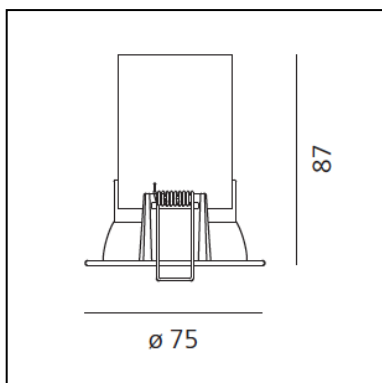

LUMINAIRE

- Power Supply: **Driver 350 mA SELV supplied separately.**
- Watt: **12W**
- Flux Lumineux (lm): **975lm**
- CCT: **2700K**
- Efficiency: **67%**
- Efficacy: **81.27lm/W**
- CRI: **90**

DESCRIPTION

Light fixture with high-performance LED light sources, consists of: frame, body, lens, fixing springs. Frame in injection mould of aluminium. Heat sink body in extruded aluminium. Lens in polycarbonate with 3 different versions of beam. Fixing springs in harmonic steel. Electrical connection to the driver by means of a FEP-FEP cable and a terminal board. Technical features of light fixtures in compliance with EN60598-1.

CARACTÉRISTIQUES

- Code Produit : **NL1906360Y002**
- Couleur: **Silver**
- Matériaux: **Aluminium**
- Séries: **Architectural Indoor**
- Environnement: **Indoor**
- Type de projet: **Hospitalité, null, Commerces, Bureaux, Culture, Résidentiels**
- dessiné par: **Studio Artemide**

DIMENSIONS

- Diamètre: **75 mm**
- Diamètre d'encastrement: **68 mm**
- Profondeur de la découpe: **87 mm**
- Forme de la découpe: **Rond**
- Poids: **kg 0,28**

SOURCES INCLUES

- Catégorie: **Led**
- Nombre: **1**
- Watt: **12W**
- Flux Lumineux (lm): **1447lm**
- Température de Couleur (K): **2700K**
- CRI: **90**
- Color Tolerance: **3SDCM**
- Efficacy: **121lm/W**
- Service Life: **L70(6K)>60000h**