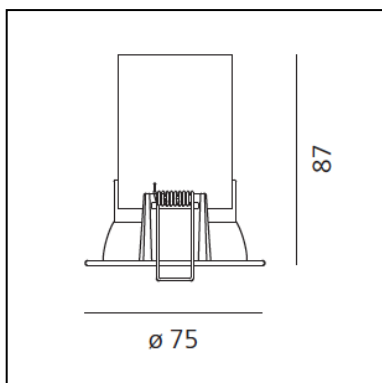

Parabola 80 - Round - 64° - 3000K - Black

Studio Artemide

IP40 

LUMINAIRE

- Power Supply: **Driver 350 mA SELV supplied separately.**
- Watt: **12W**
- Flux Lumineux (lm): **969lm**
- CCT: **3000K**
- Efficiency: **64%**
- Efficacy: **80.77lm/W**
- CRI: **90**

DESCRIPTION

Light fixture with high-performance LED light sources, consists of: frame, body, lens, fixing springs. Frame in injection mould of aluminium. Heat sink body in extruded aluminium. Lens in polycarbonate with 3 different versions of beam. Fixing springs in harmonic steel. Electrical connection to the driver by means of a FEP-FEP cable and a terminal board. Technical features of light fixtures in compliance with EN60598-1.

DIMENSIONS

- Diamètre: **75 mm**
- Diamètre d'encastrement: **68 mm**
- Profondeur de la découpe: **87 mm**
- Forme de la découpe: **Rond**
- Poids: **kg 0,28**

SOURCES INCLUES

- Catégorie: **Led**
- Nombre: **1**
- Watt: **12W**
- Flux Lumineux (lm): **1512lm**
- Température de Couleur (K): **3000K**
- CRI: **90**
- Color Tolerance: **3SDCM**
- Efficacy: **126lm/W**
- Service Life: **L70(6K)>60000h**