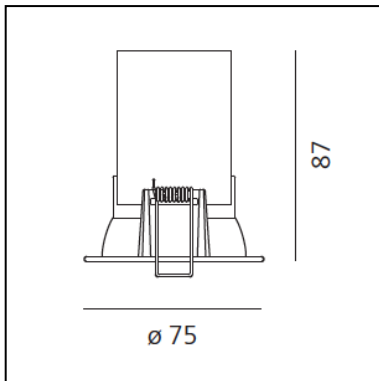

LUMINAIRE

- Power Supply: **Driver 350 mA SELV supplied separately.**
- Watt: **12W**
- Flux Lumineux (lm): **1019lm**
- CCT: **3000K**
- Efficiency: **67%**
- Efficacy: **84.92lm/W**
- CRI: **90**

DESCRIPTION

Light fixture with high-performance LED light sources, consists of: frame, body, lens, fixing springs. Frame in injection mould of aluminium. Heat sink body in extruded aluminium. Lens in polycarbonate with 3 different versions of beam. Fixing springs in harmonic steel. Electrical connection to the driver by means of a FEP-FEP cable and a terminal board. Technical features of light fixtures in compliance with EN60598-1.

CARACTÉRISTIQUES

- Code Produit : **NL1906360K002**
- Couleur: **Silver**
- Matériaux: **Aluminium**
- Séries: **Architectural Indoor**
- Environnement: **Indoor**
- Type de projet: **Hospitalité, null, Commerces, Bureaux, Culture, Résidentiels**
- dessiné par: **Studio Artemide**

DIMENSIONS

- Diamètre: **75 mm**
- Diamètre d'encastrement: **68 mm**
- Profondeur de la découpe: **87 mm**
- Forme de la découpe: **Rond**
- Poids: **kg 0,28**

SOURCES INCLUES

- Catégorie: **Led**
- Nombre: **1**
- Watt: **12W**
- Flux Lumineux (lm): **1512lm**
- Température de Couleur (K): **3000K**
- CRI: **90**
- Color Tolerance: **3SDCM**
- Efficacy: **126lm/W**
- Service Life: **L70(6K)>60000h**