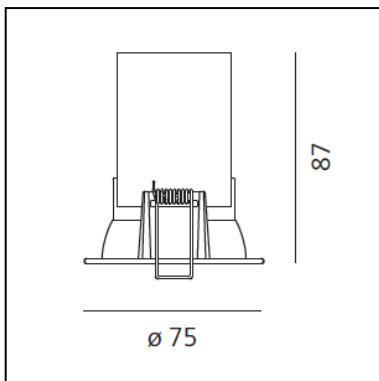

Parabola 80 - Round - 64° - 3000K - White

Studio Artemide

IP40 

LUMINAIRE

- Power Supply: **Driver 350 mA SELV supplied separately.**
- Watt: **12W**
- Flux Lumineux (lm): **1139lm**
- CCT: **3000K**
- Efficiency: **75%**
- Efficacy: **94.88lm/W**
- CRI: **90**

DESCRIPTION

Light fixture with high-performance LED light sources, consists of: frame, body, lens, fixing springs. Frame in injection mould of aluminium. Heat sink body in extruded aluminium. Lens in polycarbonate with 3 different versions of beam. Fixing springs in harmonic steel. Electrical connection to the driver by means of a FEP-FEP cable and a terminal board. Technical features of light fixtures in compliance with EN60598-1.

DIMENSIONS

- Diamètre: **75 mm**
- Diamètre d'encastrement: **68 mm**
- Profondeur de la découpe: **87 mm**
- Forme de la découpe: **Rond**
- Poids: **kg 0,28**

SOURCES INCLUES

- Catégorie: **Led**
- Nombre: **1**
- Watt: **12W**
- Flux Lumineux (lm): **1512lm**
- Température de Couleur (K): **3000K**
- CRI: **90**
- Color Tolerance: **3SDCM**
- Efficacy: **126lm/W**
- Service Life: **L70(6K)>60000h**