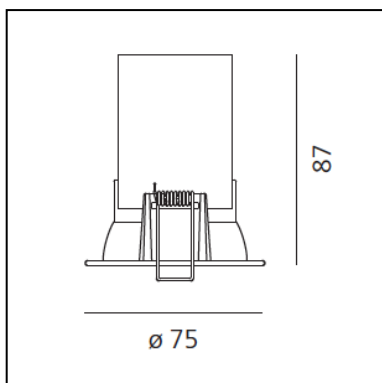

Parabola 80 - Round - 76° - 3000K - Black

Studio Artemide

IP40 

LUMINAIRE

- Power Supply: **Driver 350 mA SELV supplied separately.**
- Watt: **12W**
- Flux Lumineux (lm): **1031lm**
- CCT: **3000K**
- Efficiency: **68%**
- Efficacy: **85.93lm/W**
- CRI: **90**

DESCRIPTION

Light fixture with high-performance LED light sources, consists of: frame, body, lens, fixing springs. Frame in injection mould of aluminium. Heat sink body in extruded aluminium. Lens in polycarbonate with 3 different versions of beam. Fixing springs in harmonic steel. Electrical connection to the driver by means of a FEP-FEP cable and a terminal board. Technical features of light fixtures in compliance with EN60598-1.

DIMENSIONS

- Diamètre: **75 mm**
- Diamètre d'encastrement: **68 mm**
- Profondeur de la découpe: **87 mm**
- Forme de la découpe: **Rond**
- Poids: **kg 0,28**

SOURCES INCLUES

- Catégorie: **Led**
- Nombre: **1**
- Watt: **12W**
- Flux Lumineux (lm): **1512lm**
- Température de Couleur (K): **3000K**
- CRI: **90**
- Color Tolerance: **3SDCM**
- Efficacy: **126lm/W**
- Service Life: **L70(6K)>60000h**