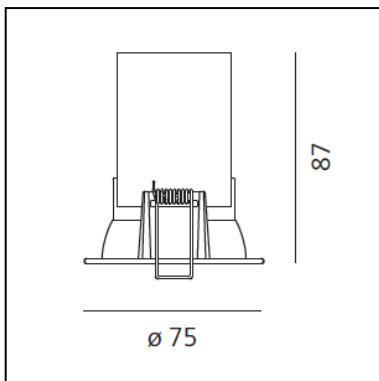

LUMINAIRE

- Power Supply: **Driver 350 mA SELV supplied separately.**
- Watt: **12W**
- Flux Lumineux (lm): **1181lm**
- CCT: **3000K**
- Efficiency: **78%**
- Efficacy: **98.41lm/W**
- CRI: **90**

DESCRIPTION

Light fixture with high-performance LED light sources, consists of: frame, body, lens, fixing springs. Frame in injection mould of aluminium. Heat sink body in extruded aluminium. Lens in polycarbonate with 3 different versions of beam. Fixing springs in harmonic steel. Electrical connection to the driver by means of a FEP-FEP cable and a terminal board. Technical features of light fixtures in compliance with EN60598-1.

CARACTÉRISTIQUES

- Code Produit : **NL1906380K006**
- Couleur: **Blanc**
- Matériaux: **Aluminium**
- Séries: **Architectural Indoor**
- Environnement: **Indoor**
- Type de projet: **Hospitalité, null, Commerces, Bureaux, Culture, Résidentiels**
- dessiné par: **Studio Artemide**

DIMENSIONS

- Diamètre: **75 mm**
- Diamètre d'encastrement: **68 mm**
- Profondeur de la découpe: **87 mm**
- Forme de la découpe: **Rond**
- Poids: **kg 0,28**

SOURCES INCLUES

- Catégorie: **Led**
- Nombre: **1**
- Watt: **12W**
- Flux Lumineux (lm): **1512lm**
- Température de Couleur (K): **3000K**
- CRI: **90**
- Color Tolerance: **3SDCM**
- Efficacy: **126lm/W**
- Service Life: **L70(6K)>60000h**