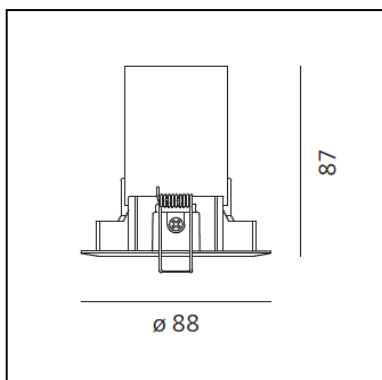

## LUMINAIRE

- Power Supply: **Driver 350 mA SELV supplied separately.**
- Watt: **12W**
- Flux Lumineux (lm): **1039lm**
- CCT: **2700K**
- Efficiency: **72%**
- Efficacy: **86.58lm/W**
- CRI: **90**

## DESCRIPTION

Light fixture with high-performance LED light sources, consists of: frame, body, lens, fixing springs. Frame in injection mould of aluminium. Heat sink body in extruded aluminium. Lens in polycarbonate with 3 different versions of beam. Fixing springs in harmonic steel. Electrical connection to the driver by means of a FEP-FEP cable and a terminal board. Technical features of light fixtures in compliance with EN60598-1.

## DIMENSIONS

- Diamètre: **88 mm**
- Diamètre d'encastrement: **78 mm**
- Profondeur de la découpe: **87 mm**
- Inclinaison: **-20+20**
- Forme de la découpe: **Rond**
- Poids: **kg 0,28**