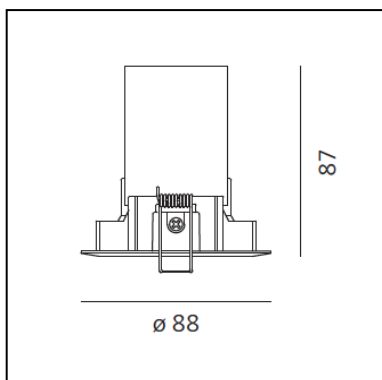

Parabola 80 - Round - Adjustable - 52° - 3000K - Silver

Studio Artemide

IP40 

LUMINAIRE

- Power Supply: **Driver 350 mA SELV supplied separately.**
- Watt: **12W**
- Flux Lumineux (lm): **1086lm**
- CCT: **3000K**
- Efficiency: **72%**
- Efficacy: **90.47lm/W**
- CRI: **90**

DESCRIPTION

Light fixture with high-performance LED light sources, consists of: frame, body, lens, fixing springs. Frame in injection mould of aluminium. Heat sink body in extruded aluminium. Lens in polycarbonate with 3 different versions of beam. Fixing springs in harmonic steel. Electrical connection to the driver by means of a FEP-FEP cable and a terminal board. Technical features of light fixtures in compliance with EN60598-1.

DIMENSIONS

- Diamètre: **88 mm**
- Diamètre d'encastrement: **78 mm**
- Profondeur de la découpe: **87 mm**
- Inclinaison: **-20+20**
- Forme de la découpe: **Rond**
- Poids: **kg 0,28**

SOURCES INCLUES

- Catégorie: **Led**
- Nombre: **1**
- Watt: **12W**
- Flux Lumineux (lm): **1512lm**
- Température de Couleur (K): **3000K**
- CRI: **90**
- Color Tolerance: **3SDCM**
- Efficacy: **126lm/W**
- Service Life: **L70(6K)>60000h**