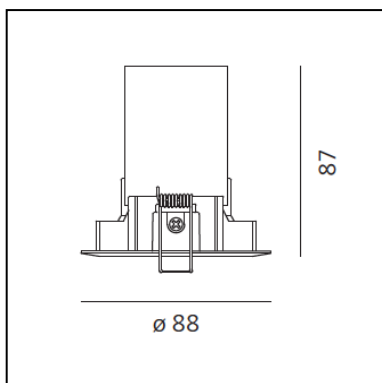

Parabola 80 - Round - Adjustable - 52° - 3000K - White

Studio Artemide

IP40 

LUMINAIRE

- Power Supply: **Driver 350 mA SELV supplied separately.**
- Watt: **12W**
- Flux Lumineux (lm): **1145lm**
- CCT: **3000K**
- Efficiency: **76%**
- Efficacy: **95.38lm/W**
- CRI: **90**

DESCRIPTION

Light fixture with high-performance LED light sources, consists of: frame, body, lens, fixing springs. Frame in injection mould of aluminium. Heat sink body in extruded aluminium. Lens in polycarbonate with 3 different versions of beam. Fixing springs in harmonic steel. Electrical connection to the driver by means of a FEP-FEP cable and a terminal board. Technical features of light fixtures in compliance with EN60598-1.

DIMENSIONS

- Diamètre: **88 mm**
- Diamètre d'encastrement: **78 mm**
- Profondeur de la découpe: **87 mm**
- Inclinaison: **-20+20**
- Forme de la découpe: **Rond**
- Poids: **kg 0,28**

SOURCES INCLUES