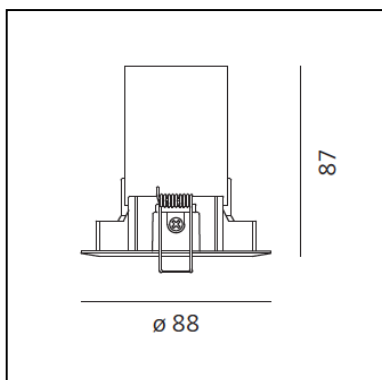

Parabola 80 - Round - Adjustable - 64° - 2700K - Silver

Studio Artemide

IP40 

LUMINAIRE

- Power Supply: **Driver 350 mA SELV supplied separately.**
- Watt: **12W**
- Flux Lumineux (lm): **975lm**
- CCT: **2700K**
- Efficiency: **67%**
- Efficacy: **81.27lm/W**
- CRI: **90**

DESCRIPTION

Light fixture with high-performance LED light sources, consists of: frame, body, lens, fixing springs. Frame in injection mould of aluminium. Heat sink body in extruded aluminium. Lens in polycarbonate with 3 different versions of beam. Fixing springs in harmonic steel. Electrical connection to the driver by means of a FEP-FEP cable and a terminal board. Technical features of light fixtures in compliance with EN60598-1.

DIMENSIONS

- Diamètre: **88 mm**
- Diamètre d'encastrement: **78 mm**
- Profondeur de la découpe: **87 mm**
- Inclinaison: **-20+20**
- Forme de la découpe: **Rond**
- Poids: **kg 0,28**

SOURCES INCLUES