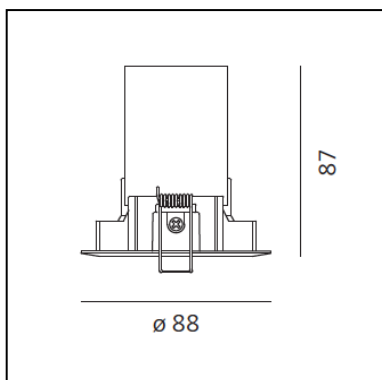

## LUMINAIRE

- Power Supply: **Driver 350 mA SELV supplied separately.**
- Watt: **12W**
- Flux Lumineux (lm): **1019lm**
- CCT: **3000K**
- Efficiency: **67%**
- Efficacy: **84.92lm/W**
- CRI: **90**

## DESCRIPTION

Light fixture with high-performance LED light sources, consists of: frame, body, lens, fixing springs. Frame in injection mould of aluminium. Heat sink body in extruded aluminium. Lens in polycarbonate with 3 different versions of beam. Fixing springs in harmonic steel. Electrical connection to the driver by means of a FEP-FEP cable and a terminal board. Technical features of light fixtures in compliance with EN60598-1.

## DIMENSIONS

- Diamètre: **88 mm**
- Diamètre d'encastrement: **78 mm**
- Profondeur de la découpe: **87 mm**
- Inclinaison: **-20+20**
- Forme de la découpe: **Rond**
- Poids: **kg 0,28**