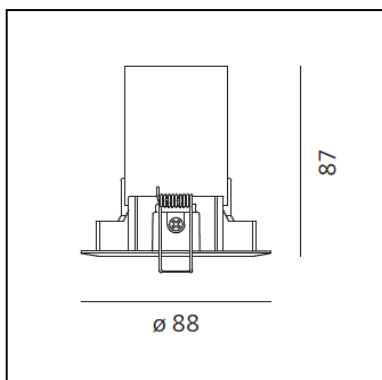

Parabola 80 - Round - Adjustable - 64° - 3000K - White

Studio Artemide

IP40 

LUMINAIRE

- Power Supply: **Driver 350 mA SELV supplied separately.**
- Watt: **12W**
- Flux Lumineux (lm): **1139lm**
- CCT: **3000K**
- Efficiency: **75%**
- Efficacy: **94.88lm/W**
- CRI: **90**

DESCRIPTION

Light fixture with high-performance LED light sources, consists of: frame, body, lens, fixing springs. Frame in injection mould of aluminium. Heat sink body in extruded aluminium. Lens in polycarbonate with 3 different versions of beam. Fixing springs in harmonic steel. Electrical connection to the driver by means of a FEP-FEP cable and a terminal board. Technical features of light fixtures in compliance with EN60598-1.

DIMENSIONS

- Diamètre: **88 mm**
- Diamètre d'encastrement: **78 mm**
- Profondeur de la découpe: **87 mm**
- Inclinaison: **-20+20**
- Forme de la découpe: **Rond**
- Poids: **kg 0,28**

SOURCES INCLUES

- Catégorie: **Led**
- Nombre: **1**
- Watt: **12W**
- Flux Lumineux (lm): **1512lm**
- Température de Couleur (K): **3000K**
- CRI: **90**
- Color Tolerance: **3SDCM**
- Efficacy: **126lm/W**
- Service Life: **L70(6K)>60000h**