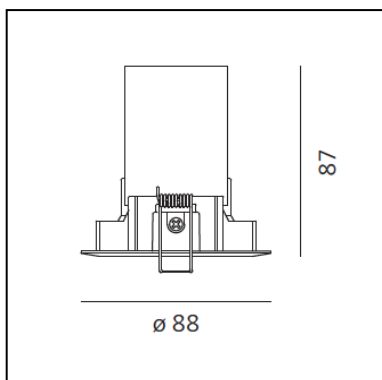

LUMINAIRE

- Power Supply: **Driver 350 mA SELV supplied separately.**
- Watt: **12W**
- Flux Lumineux (lm): **1027lm**
- CCT: **2700K**
- Efficiency: **71%**
- Efficacy: **85.61lm/W**
- CRI: **90**

DESCRIPTION

Light fixture with high-performance LED light sources, consists of: frame, body, lens, fixing springs. Frame in injection mould of aluminium. Heat sink body in extruded aluminium. Lens in polycarbonate with 3 different versions of beam. Fixing springs in harmonic steel. Electrical connection to the driver by means of a FEP-FEP cable and a terminal board. Technical features of light fixtures in compliance with EN60598-1.

CARACTÉRISTIQUES

- Code Produit : **NL1906480Y002**
- Couleur: **Silver**
- Matériaux: **Aluminium**
- Séries: **Architectural Indoor**
- Environnement: **Indoor**
- Type de projet: **Hospitalité, null, Commerces, Bureaux, Culture, Résidentiels**
- dessiné par: **Studio Artemide**

DIMENSIONS

- Diamètre: **88 mm**
- Diamètre d'encastrement: **78 mm**
- Profondeur de la découpe: **87 mm**
- Inclinaison: **-20+20**
- Forme de la découpe: **Rond**
- Poids: **kg 0,28**

SOURCES INCLUES

- Catégorie: **Led**
- Nombre: **1**
- Watt: **12W**
- Flux Lumineux (lm): **1447lm**
- Température de Couleur (K): **2700K**
- CRI: **90**
- Color Tolerance: **3SDCM**
- Efficacy: **121lm/W**
- Service Life: **L70(6K)>60000h**