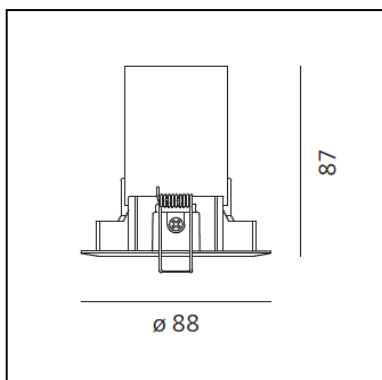

# Parabola 80 - Round - Adjustable - 76° - 2700K - White

Studio Artemide

IP40 

## DESCRIPTION

Light fixture with high-performance LED light sources, consists of: frame, body, lens, fixing springs. Frame in injection mould of aluminium. Heat sink body in extruded aluminium. Lens in polycarbonate with 3 different versions of beam. Fixing springs in harmonic steel. Electrical connection to the driver by means of a FEP-FEP cable and a terminal board. Technical features of light fixtures in compliance with EN60598-1.

## DIMENSIONS

- Diamètre: **88 mm**
- Diamètre d'encastrement: **78 mm**
- Profondeur de la découpe: **87 mm**
- Inclinaison: **-20+20**
- Forme de la découpe: **Rond**
- Poids: **kg 0,28**