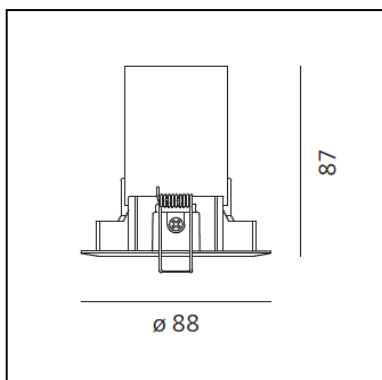

Parabola 80 - Round - Adjustable - 76° - 3000K - Silver

Studio Artemide

IP40 

LUMINAIRE

- Power Supply: **Driver 350 mA SELV supplied separately.**
- Watt: **12W**
- Flux Lumineux (lm): **1074lm**
- CCT: **3000K**
- Efficiency: **71%**
- Efficacy: **89.46lm/W**
- CRI: **90**

DESCRIPTION

Light fixture with high-performance LED light sources, consists of: frame, body, lens, fixing springs. Frame in injection mould of aluminium. Heat sink body in extruded aluminium. Lens in polycarbonate with 3 different versions of beam. Fixing springs in harmonic steel. Electrical connection to the driver by means of a FEP-FEP cable and a terminal board. Technical features of light fixtures in compliance with EN60598-1.

DIMENSIONS

- Diamètre: **88 mm**
- Diamètre d'encastrement: **78 mm**
- Profondeur de la découpe: **87 mm**
- Inclinaison: **-20+20**
- Forme de la découpe: **Rond**
- Poids: **kg 0,28**

SOURCES INCLUES

- Catégorie: **Led**
- Nombre: **1**
- Watt: **12W**
- Flux Lumineux (lm): **1512lm**
- Température de Couleur (K): **3000K**
- CRI: **90**
- Color Tolerance: **3SDCM**
- Efficacy: **126lm/W**
- Service Life: **L70(6K)>60000h**