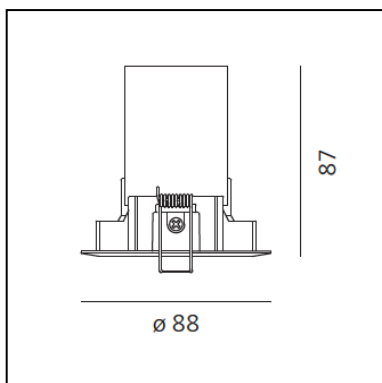

Parabola 80 - Round - Adjustable - 76° - 3000K - White

Studio Artemide

IP40 

LUMINAIRE

- Power Supply: **Driver 350 mA SELV supplied separately.**
- Watt: **12W**
- Flux Lumineux (lm): **1181lm**
- CCT: **3000K**
- Efficiency: **78%**
- Efficacy: **98.41lm/W**
- CRI: **90**

DESCRIPTION

Light fixture with high-performance LED light sources, consists of: frame, body, lens, fixing springs. Frame in injection mould of aluminium. Heat sink body in extruded aluminium. Lens in polycarbonate with 3 different versions of beam. Fixing springs in harmonic steel. Electrical connection to the driver by means of a FEP-FEP cable and a terminal board. Technical features of light fixtures in compliance with EN60598-1.

DIMENSIONS

- Diamètre: **88 mm**
- Diamètre d'encastrement: **78 mm**
- Profondeur de la découpe: **87 mm**
- Inclinaison: **-20+20**
- Forme de la découpe: **Rond**
- Poids: **kg 0,28**

SOURCES INCLUES