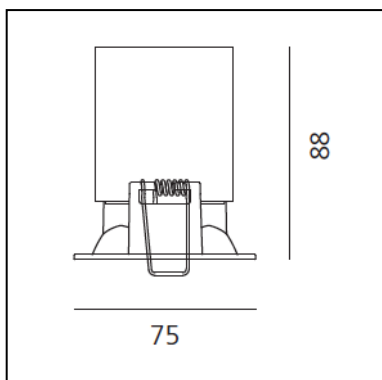

Parabola 80 - Square - 52° - 2700K - White

Studio Artemide

IP40 

LUMINAIRE

- Power Supply: **Driver 350 mA SELV supplied separately.**
- Watt: **12W**
- Flux Lumineux (lm): **1095lm**
- CCT: **2700K**
- Efficiency: **76%**
- Efficacy: **91.28lm/W**
- CRI: **90**

DESCRIPTION

Light fixture with high-performance LED light sources, consists of: frame, body, lens, fixing springs. Frame in injection mould of aluminium. Heat sink body in extruded aluminium. Lens in polycarbonate with 3 different versions of beam. Fixing springs in harmonic steel. Electrical connection to the driver by means of a FEP-FEP cable and a terminal board. Technical features of light fixtures in compliance with EN60598-1.

DIMENSIONS

- Longueur : **75 mm**
- Largeur: **75 mm**
- Largeur de découpe: **62 mm**
- Longueur de découpe: **65 mm**
- Profondeur de la découpe: **88 mm**
- Forme de la découpe: **Carré**
- Poids: **kg 0,28**