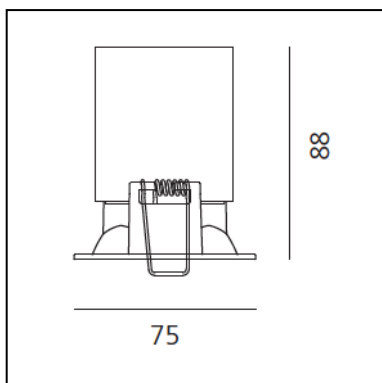

Parabola 80 - Square - 52° - 3000K - Black

Studio Artemide

IP40 

LUMINAIRE

- Power Supply: **Driver 350 mA SELV supplied separately.**
- Watt: **12W**
- Flux Lumineux (lm): **1019lm**
- CCT: **3000K**
- Efficiency: **67%**
- Efficacy: **84.92lm/W**
- CRI: **90**

DESCRIPTION

Light fixture with high-performance LED light sources, consists of: frame, body, lens, fixing springs. Frame in injection mould of aluminium. Heat sink body in extruded aluminium. Lens in polycarbonate with 3 different versions of beam. Fixing springs in harmonic steel. Electrical connection to the driver by means of a FEP-FEP cable and a terminal board. Technical features of light fixtures in compliance with EN60598-1.

DIMENSIONS

- Longueur : **75 mm**
- Largeur: **75 mm**
- Largeur de découpe: **62 mm**
- Longueur de découpe: **65 mm**
- Profondeur de la découpe: **88 mm**
- Forme de la découpe: **Carré**
- Poids: **kg 0,28**