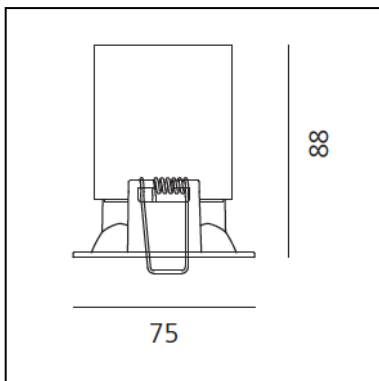

DESCRIPTION

Light fixture with high-performance LED light sources, consists of: frame, body, lens, fixing springs. Frame in injection mould of aluminium. Heat sink body in extruded aluminium. Lens in polycarbonate with 3 different versions of beam. Fixing springs in harmonic steel. Electrical connection to the driver by means of a FEP-FEP cable and a terminal board. Technical features of light fixtures in compliance with EN60598-1.

IP40