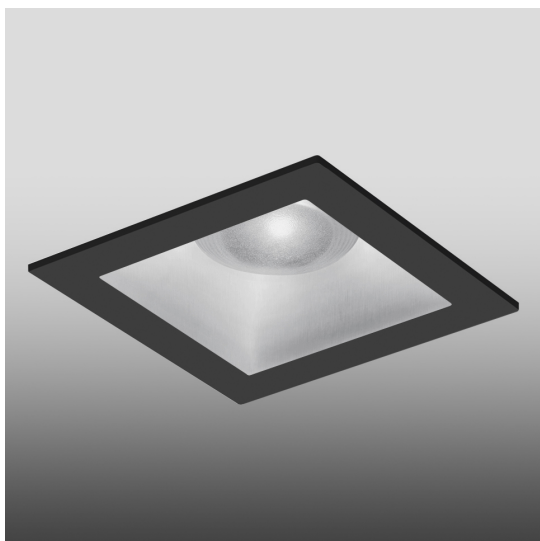

# Parabola 80 - Square - 64° - 2700K - Black

Studio Artemide

IP40 

## LUMINAIRE

- Power Supply: **Driver 350 mA SELV supplied separately.**
- Watt: **12W**
- Flux Lumineux (lm): **928lm**
- CCT: **2700K**
- Efficiency: **64%**
- Efficacy: **77.29lm/W**
- CRI: **90**

## DESCRIPTION

Light fixture with high-performance LED light sources, consists of: frame, body, lens, fixing springs. Frame in injection mould of aluminium. Heat sink body in extruded aluminium. Lens in polycarbonate with 3 different versions of beam. Fixing springs in harmonic steel. Electrical connection to the driver by means of a FEP-FEP cable and a terminal board. Technical features of light fixtures in compliance with EN60598-1.

## DIMENSIONS

- Longueur : **75 mm**
- Largeur: **75 mm**
- Largeur de découpe: **62 mm**
- Longueur de découpe: **65 mm**
- Profondeur de la découpe: **88 mm**
- Forme de la découpe: **Carré**
- Poids: **kg 0,28**