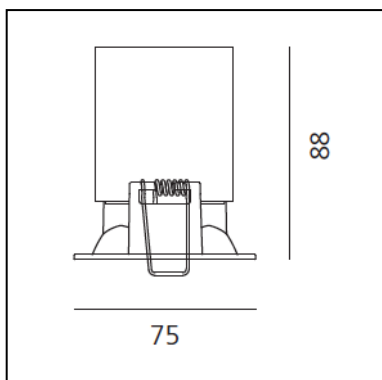

LUMINAIRE

- Power Supply: **Driver 350 mA SELV supplied separately.**
- Watt: **12W**
- Flux Lumineux (lm): **1090lm**
- CCT: **2700K**
- Efficiency: **75%**
- Efficacy: **90.8lm/W**
- CRI: **90**

DESCRIPTION

Light fixture with high-performance LED light sources, consists of: frame, body, lens, fixing springs. Frame in injection mould of aluminium. Heat sink body in extruded aluminium. Lens in polycarbonate with 3 different versions of beam. Fixing springs in harmonic steel. Electrical connection to the driver by means of a FEP-FEP cable and a terminal board. Technical features of light fixtures in compliance with EN60598-1.

CARACTÉRISTIQUES

- Code Produit : **NL1907160Y006**
- Couleur: **Blanc**
- Matériaux: **Aluminium**
- Séries: **Architectural Indoor**
- Environnement: **Indoor**
- Type de projet: **Hospitalité, null, Commerces, Bureaux, Culture, Résidentiels**
- dessiné par: **Studio Artemide**

DIMENSIONS

- Longueur : **75 mm**
- Largeur: **75 mm**
- Largeur de découpe: **62 mm**
- Longueur de découpe: **65 mm**
- Profondeur de la découpe: **88 mm**
- Forme de la découpe: **Carré**
- Poids: **kg 0,28**

SOURCES INCLUES