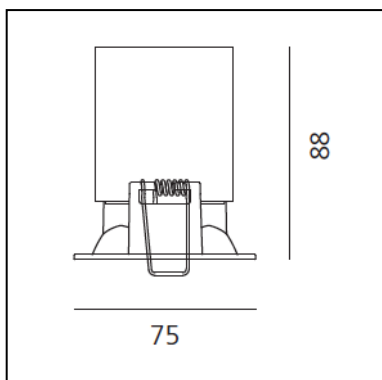

Parabola 80 - Square - 64° - 3000K - Black

Studio Artemide

IP40 

LUMINAIRE

- Power Supply: **Driver 350 mA SELV supplied separately.**
- Watt: **12W**
- Flux Lumineux (lm): **969lm**
- CCT: **3000K**
- Efficiency: **64%**
- Efficacy: **80.77lm/W**
- CRI: **90**

DESCRIPTION

Light fixture with high-performance LED light sources, consists of: frame, body, lens, fixing springs. Frame in injection mould of aluminium. Heat sink body in extruded aluminium. Lens in polycarbonate with 3 different versions of beam. Fixing springs in harmonic steel. Electrical connection to the driver by means of a FEP-FEP cable and a terminal board. Technical features of light fixtures in compliance with EN60598-1.

DIMENSIONS

- Longueur : **75 mm**
- Largeur: **75 mm**
- Largeur de découpe: **62 mm**
- Longueur de découpe: **65 mm**
- Profondeur de la découpe: **88 mm**
- Forme de la découpe: **Carré**
- Poids: **kg 0,28**