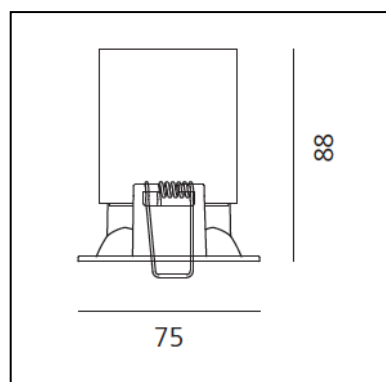

DESCRIPTION

Light fixture with high-performance LED light sources, consists of: frame, body, lens, fixing springs. Frame in injection mould of aluminium. Heat sink body in extruded aluminium. Lens in polycarbonate with 3 different versions of beam. Fixing springs in harmonic steel. Electrical connection to the driver by means of a FEP-FEP cable and a terminal board. Technical features of light fixtures in compliance with EN60598-1.

IP40