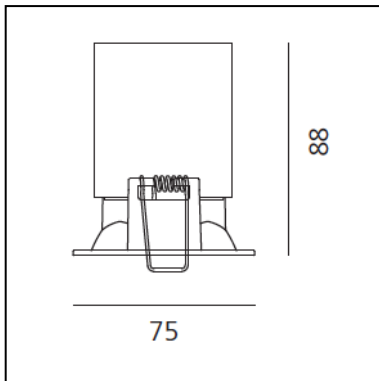

Parabola 80 - Square - 64° - 3000K - White

Studio Artemide

IP40 

LUMINAIRE

- Power Supply: **Driver 350 mA SELV supplied separately.**
- Watt: **12W**
- Flux Lumineux (lm): **1139lm**
- CCT: **3000K**
- Efficiency: **75%**
- Efficacy: **94.88lm/W**
- CRI: **90**

DESCRIPTION

Light fixture with high-performance LED light sources, consists of: frame, body, lens, fixing springs. Frame in injection mould of aluminium. Heat sink body in extruded aluminium. Lens in polycarbonate with 3 different versions of beam. Fixing springs in harmonic steel. Electrical connection to the driver by means of a FEP-FEP cable and a terminal board. Technical features of light fixtures in compliance with EN60598-1.

DIMENSIONS

- Longueur : **75 mm**
- Largeur: **75 mm**
- Largeur de découpe: **62 mm**
- Longueur de découpe: **65 mm**
- Profondeur de la découpe: **88 mm**
- Forme de la découpe: **Carré**
- Poids: **kg 0,28**