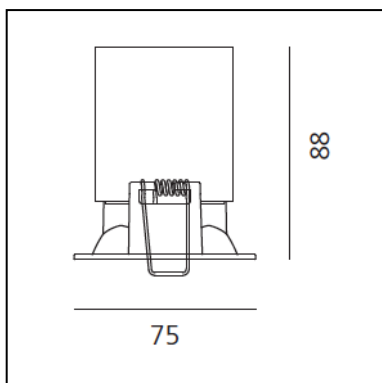

Parabola 80 - Square - 76° - 2700K - Black

Studio Artemide

IP40 

LUMINAIRE

- Power Supply: **Driver 350 mA SELV supplied separately.**
- Watt: **12W**
- Flux Lumineux (lm): **987lm**
- CCT: **2700K**
- Efficiency: **68%**
- Efficacy: **82.24lm/W**
- CRI: **90**

DESCRIPTION

Light fixture with high-performance LED light sources, consists of: frame, body, lens, fixing springs. Frame in injection mould of aluminium. Heat sink body in extruded aluminium. Lens in polycarbonate with 3 different versions of beam. Fixing springs in harmonic steel. Electrical connection to the driver by means of a FEP-FEP cable and a terminal board. Technical features of light fixtures in compliance with EN60598-1.

DIMENSIONS

- Longueur : **75 mm**
- Largeur: **75 mm**
- Largeur de découpe: **62 mm**
- Longueur de découpe: **65 mm**
- Profondeur de la découpe: **88 mm**
- Forme de la découpe: **Carré**
- Poids: **kg 0,28**