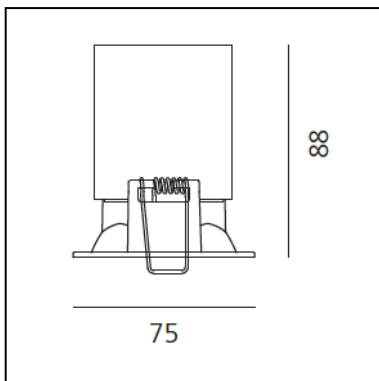

Parabola 80 - Square - 76° - 2700K - Silver

Studio Artemide

IP40

LUMINAIRE

- Power Supply: **Driver 350 mA SELV supplied separately.**
- Watt: **12W**
- Flux Lumineux (lm): **1027lm**
- CCT: **2700K**
- Efficiency: **71%**
- Efficacy: **85.61lm/W**
- CRI: **90**

DESCRIPTION

Light fixture with high-performance LED light sources, consists of: frame, body, lens, fixing springs. Frame in injection mould of aluminium. Heat sink body in extruded aluminium. Lens in polycarbonate with 3 different versions of beam. Fixing springs in harmonic steel. Electrical connection to the driver by means of a FEP-FEP cable and a terminal board. Technical features of light fixtures in compliance with EN60598-1.

CARACTÉRISTIQUES

- Code Produit : **NL1907180Y002**
- Couleur: **Silver**
- Matériaux: **Aluminium**
- Séries: **Architectural Indoor**
- Environnement: **Indoor**
- Type de projet: **Hospitalité, null, Commerces, Bureaux, Culture, Résidentiels**
- dessiné par: **Studio Artemide**

DIMENSIONS

- Longueur : **75 mm**
- Largeur: **75 mm**
- Largeur de découpe: **62 mm**
- Longueur de découpe: **65 mm**
- Profondeur de la découpe: **88 mm**
- Forme de la découpe: **Carré**
- Poids: **kg 0,28**

SOURCES INCLUES