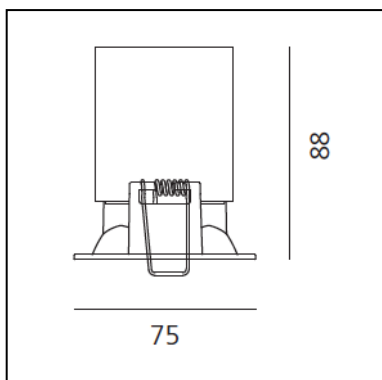

Parabola 80 - Square - 76° - 2700K - White

Studio Artemide

IP40 

LUMINAIRE

- Power Supply: **Driver 350 mA SELV supplied separately.**
- Watt: **12W**
- Flux Lumineux (lm): **1130lm**
- CCT: **2700K**
- Efficiency: **78%**
- Efficacy: **94.18lm/W**
- CRI: **90**

DESCRIPTION

Light fixture with high-performance LED light sources, consists of: frame, body, lens, fixing springs. Frame in injection mould of aluminium. Heat sink body in extruded aluminium. Lens in polycarbonate with 3 different versions of beam. Fixing springs in harmonic steel. Electrical connection to the driver by means of a FEP-FEP cable and a terminal board. Technical features of light fixtures in compliance with EN60598-1.

DIMENSIONS

- Longueur : **75 mm**
- Largeur: **75 mm**
- Largeur de découpe: **62 mm**
- Longueur de découpe: **65 mm**
- Profondeur de la découpe: **88 mm**
- Forme de la découpe: **Carré**
- Poids: **kg 0,28**