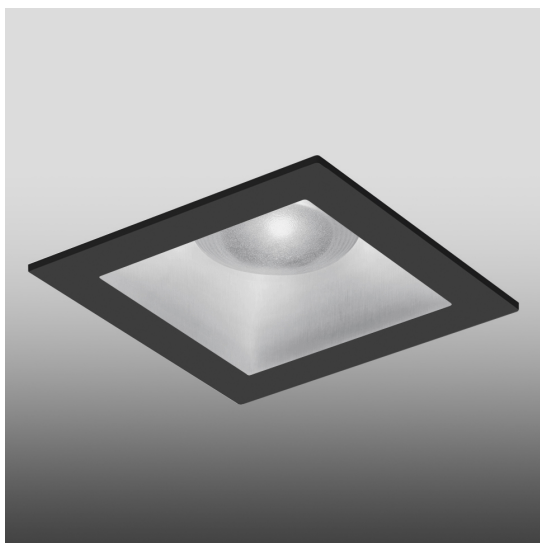

# Parabola 80 - Square - 76° - 3000K - Black

Studio Artemide

IP40 

## LUMINAIRE

- Power Supply: **Driver 350 mA SELV supplied separately.**
- Watt: **12W**
- Flux Lumineux (lm): **1031lm**
- CCT: **3000K**
- Efficiency: **68%**
- Efficacy: **85.93lm/W**
- CRI: **90**

## DESCRIPTION

Light fixture with high-performance LED light sources, consists of: frame, body, lens, fixing springs. Frame in injection mould of aluminium. Heat sink body in extruded aluminium. Lens in polycarbonate with 3 different versions of beam. Fixing springs in harmonic steel. Electrical connection to the driver by means of a FEP-FEP cable and a terminal board. Technical features of light fixtures in compliance with EN60598-1.

## DIMENSIONS

- Longueur : **75 mm**
- Largeur: **75 mm**
- Largeur de découpe: **62 mm**
- Longueur de découpe: **65 mm**
- Profondeur de la découpe: **88 mm**
- Forme de la découpe: **Carré**
- Poids: **kg 0,28**