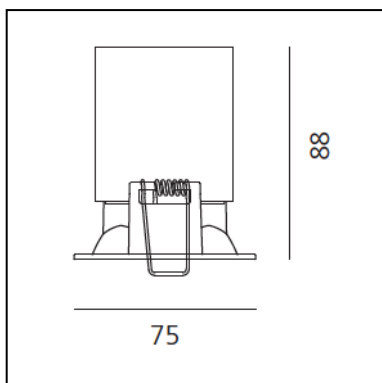

LUMINAIRE

- Power Supply: **Driver 350 mA SELV supplied separately.**
- Watt: **12W**
- Flux Lumineux (lm): **1031lm**
- CCT: **3000K**
- Efficiency: **68%**
- Efficacy: **85.93lm/W**
- CRI: **90**

DESCRIPTION

Light fixture with high-performance LED light sources, consists of: frame, body, lens, fixing springs. Frame in injection mould of aluminium. Heat sink body in extruded aluminium. Lens in polycarbonate with 3 different versions of beam. Fixing springs in harmonic steel. Electrical connection to the driver by means of a FEP-FEP cable and a terminal board. Technical features of light fixtures in compliance with EN60598-1.

CARACTÉRISTIQUES

- Code Produit : **NL1907180K004**
- Couleur: **Noir**
- Matériaux: **Aluminium**
- Séries: **Architectural Indoor**
- Environnement: **Indoor**
- Type de projet: **Hospitalité, null, Commerces, Bureaux, Culture, Résidentiels**
- dessiné par: **Studio Artemide**

DIMENSIONS

- Longueur : **75 mm**
- Largeur: **75 mm**
- Largeur de découpe: **62 mm**
- Longueur de découpe: **65 mm**
- Profondeur de la découpe: **88 mm**
- Forme de la découpe: **Carré**
- Poids: **kg 0,28**

SOURCES INCLUES