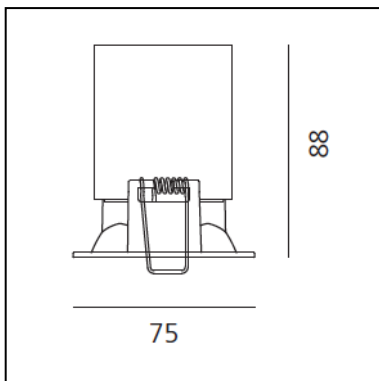

Parabola 80 - Square - 76° - 3000K - White

Studio Artemide

IP40 

LUMINAIRE

- Power Supply: **Driver 350 mA SELV supplied separately.**
- Watt: **12W**
- Flux Lumineux (lm): **1181lm**
- CCT: **3000K**
- Efficiency: **78%**
- Efficacy: **98.41lm/W**
- CRI: **90**

DESCRIPTION

Light fixture with high-performance LED light sources, consists of: frame, body, lens, fixing springs. Frame in injection mould of aluminium. Heat sink body in extruded aluminium. Lens in polycarbonate with 3 different versions of beam. Fixing springs in harmonic steel. Electrical connection to the driver by means of a FEP-FEP cable and a terminal board. Technical features of light fixtures in compliance with EN60598-1.

DIMENSIONS

- Longueur : **75 mm**
- Largeur: **75 mm**
- Largeur de découpe: **62 mm**
- Longueur de découpe: **65 mm**
- Profondeur de la découpe: **88 mm**
- Forme de la découpe: **Carré**
- Poids: **kg 0,28**