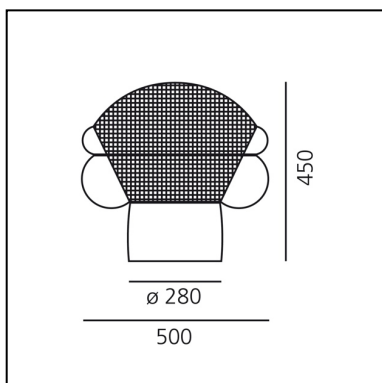

Patroclo

Gae Aulenti

IP20    

LUMINAIRE

- Watt: **15W**
- Voltage: **220V-240V**
- Delivered lumens output: **1180lm**
- Dimmer Typology: **Microswitch Dimmer**

Notes

With dimmer. The glass is then faceted to light a space with mottled light.

DESCRIPTION

Body in transparent blown glass with the diffuser partially covered by an irregular rhomboid metal frame. The frame is created by welding steel wire that is resistant to the heat of the glass which is blown within the cage.

PRODUCT CODE: 0060010A

FEATURES

- Article Code: **0060010A**
- Colour: **Transparent**
- Installation: **Table**
- Material: **Blown glass, steel**
- Series: **Design Collection**
- Environment: **Indoor**
- Emission: **Diffused**
- design by: **Gae Aulenti**

DIMENSIONS

- Width: **cm 50**
- Height: **cm 45**
- Base Diameter: **cm 28**
- Impact Resistance: **N/D**
- Glow Wire Test: **N/D°**

SOURCES NOT INCLUDED

- Category: **LED RETROFIT**
- Number: **1**
- Watt: **15W**
- Socket: **E27**