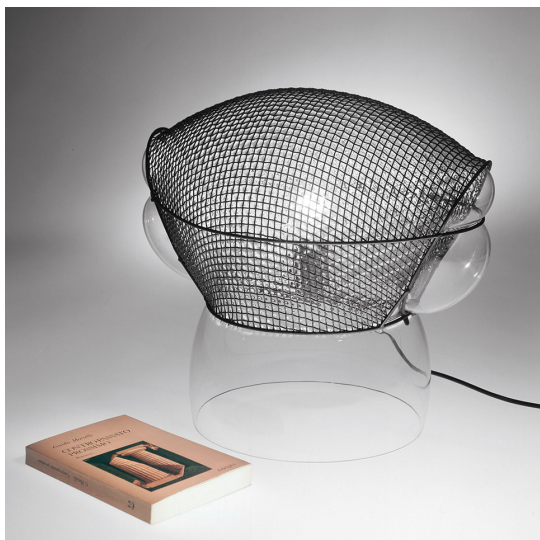

Patroclo

Gae Aulenti

IP20    

LUMINAIRE

- Watt: **15W**
- Voltage: **220V-240V**
- Delivered lumens output: **1180lm**
- Dimmer Typology: **Microswitch Dimmer**

Notes

With dimmer. The glass is then faceted to light a space with mottled light.

DESCRIPTION

Body in transparent blown glass with the diffuser partially covered by an irregular rhomboid metal frame. The frame is created by welding steel wire that is resistant to the heat of the glass which is blown within the cage.

PRODUCT CODE: 0060010A

FEATURES

- Article Code: **0060010A**
- Colour: **Transparent**
- Installation: **Table**
- Material: **Blown glass, steel**
- Series: **Design Collection**
- Environment: **Indoor**
- Emission: **Diffused**
- design by: **Gae Aulenti**

DIMENSIONS

- Width: **cm 50**
- Height: **cm 45**
- Base Diameter: **cm 28**
- Impact Resistance: **N/D**
- Glow Wire Test: **N/D°**

SOURCES NOT INCLUDED

- Category: **LED RETROFIT**
- Number: **1**
- Watt: **15W**
- Socket: **E27**