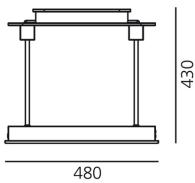

Pausania

Ettore Sottsass

IP20  **TW**

LUMINAIRE

- Watt: **14W**
- Delivered lumens output: **690lm**
- CCT: **3500K**
- Efficiency: **63%**
- Efficacy: **49.29lm/W**
- CRI: **0**

Notes

Microswitch dimmer

DESCRIPTION

Re-edition of the famous lamp designed by Ettore Sottsass, updated in version LED TW at variable white light.

PRODUCT CODE: 1081010A

FEATURES

- Article Code: **1081010A**
- Colour: **Green/Alluminium**
- Installation: **Table**
- Material: **methacrylate, brass**
- Series: **Design Collection, Modern Classic**
- design by: **Ettore Sottsass**

DIMENSIONS

- Width: **cm 48**
- Height: **cm 43**

SOURCES INCLUDED

- Category: **Led TW**
- Number: **1**
- Watt: **10W**
- Color temperature (K): **2700-6500K**
- CRI: **80**
- Efficacy: **82lm/W**