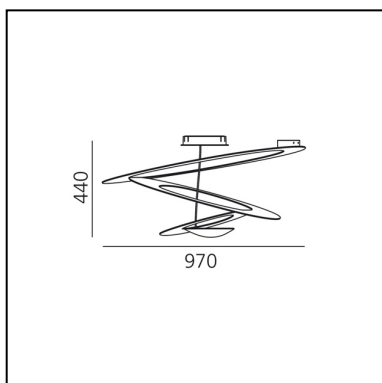

Pirce Ceiling LED - 3000K - Gold

Giuseppe Maurizio Scutellà

IP20    Dimmerable:  +  -

LUMINAIRE

- Watt: **44W**
- Voltage: **220V-240V**
- Delivered lumens output: **3313lm**
- CCT: **3000K**
- Efficiency: **82%**
- Efficacy: **75.30lm/W**
- CRI: **90**
- Dimmable Typology: **Push**

DIMENSIONS

- Width: **cm 97**
- Height: **cm 44**
- Glow Wire Test: **650°**

SOURCES INCLUDED

- Category: **Led**
- Number: **1**
- Watt: **44W**
- Delivered lumens output: **4230lm**
- Color temperature (K): **3000K**
- CRI: **90**
- Color Tolerance: **MacAdam 2SDCM**