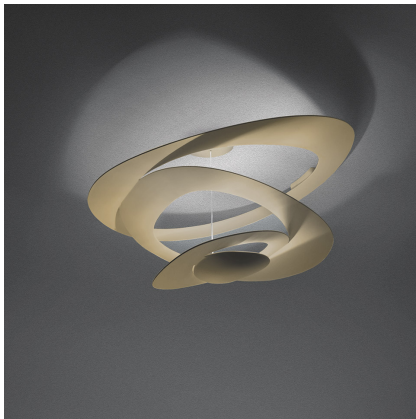

Pirce Ceiling LED - 3000K - Gold

Giuseppe Maurizio Scutellà

IP20    Dimmable: 

LUMINAIRE

- Watt: **44W**
- Tension: **220V-240V**
- Flux Lumineux (lm): **3313lm**
- CCT: **3000K**
- Efficiency: **82%**
- Efficacy: **75.30lm/W**
- CRI: **90**
- Dimmable Typology: **Push**

DESCRIPTION

Pirce's award-winning design is one of Artemide's top sellers. Originally released in halogen, its light source has been reimagined to incorporate a high quality, energy-efficient LED light source.

Pirce is not only an elegant light source, it is an alluring decoration with a strong sense of presence turned on or off. Its slim disc merges softly into flowing twirls that spiral downwards to create alluring lighting effects.

CODE PRODUIT: 1253120A

CARACTÉRISTIQUES

- Code Article : **1253120A**
- Couleur: **Gold**
- Installation: **Plafonnier**
- Matériaux: **Aluminum**
- Séries: **Design Collection**
- Environnement: **Indoor**
- Type de projet: **Résidentiels**
- Emission: **Indirecte**
- dessiné par: **Giuseppe Maurizio Scutellà**