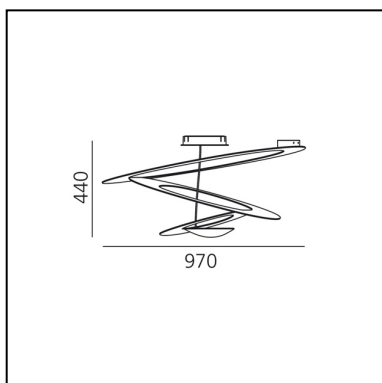

Pirce Ceiling LED - 3000K - White

Giuseppe Maurizio Scutellà

IP20    Dimmerable:  +  -

LUMINAIRE

- Watt: **44W**
- Voltage: **220V-240V**
- Delivered lumens output: **3313lm**
- CCT: **3000K**
- Efficiency: **82%**
- Efficacy: **75.30lm/W**
- CRI: **90**
- Dimmable Typology: **Push**

PRODUCT CODE: 1253110A

FEATURES

- Article Code: **1253110A**
- Colour: **White**
- Installation: **Ceiling**
- Material: **Aluminum**
- Series: **Design Collection**
- Environment: **Indoor**
- Area contract: **Residential**
- Emission: **Indirect**
- design by: **Giuseppe Maurizio Scutellà**

DIMENSIONS

- Width: **cm 97**
- Height: **cm 44**
- Glow Wire Test: **650°**

SOURCES INCLUDED

- Category: **Led**
- Number: **1**
- Watt: **44W**
- Delivered lumens output: **4230lm**
- Color temperature (K): **3000K**
- CRI: **90**
- Color Tolerance: **MacAdam 2SDCM**