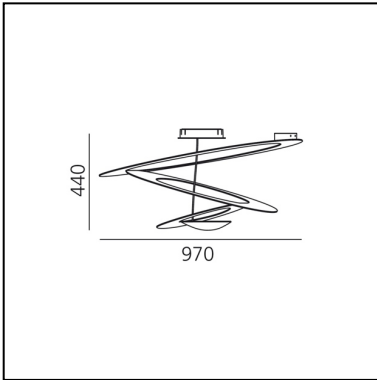

Pirce Ceiling - White

Giuseppe Maurizio Scutellà

IP20    Dimmerable:  +  -

LUMINAIRE

- Watt: **330W**
- Voltage: **220V-240V**
- Delivered lumens output: **4087lm**
- CCT: **3000K**
- Efficiency: **71%**
- Efficacy: **12.38lm/W**
- CRI: **100**

PRODUCT CODE: 1242010A

FEATURES

- Article Code: **1242010A**
- Colour: **White**
- Installation: **Ceiling**
- Material: **Aluminum**
- Series: **Design Collection**
- Environment: **Indoor**
- Area contract: **Residential**
- Emission: **Indirect**
- design by: **Giuseppe Maurizio Scutellà**

DIMENSIONS

- Width: **cm 97**
- Height: **cm 44**
- Glow Wire Test: **650°**

NOT INCLUDED SOURCES

- Category: **HALO**
- Number: **1**
- Lbs: **R7s**
- Watt: **330W**
- Color temperature (K): **2950K**
- Class: **A**