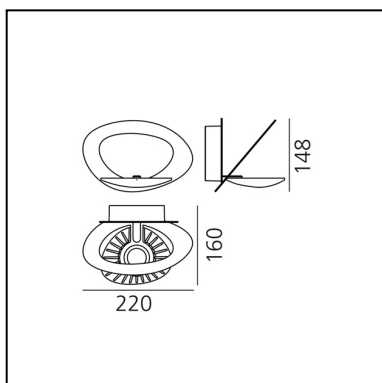

Pirce Micro Wall - 3000K - Gold

Giuseppe Maurizio Scutellà

IP20     Dimmerable: 

LUMINAIRE

- Watt: **27W**
- Voltage: **220V-240V**
- Delivered lumens output: **2768lm**
- CCT: **3000K**
- Efficiency: **97%**
- Efficacy: **102.52lm/W**
- CRI: **90**
- Dimmable Typology: **Push**

PRODUCT CODE: 1248020A

FEATURES

- Article Code: **1248020A**
- Colour: **Gold**
- Installation: **Wall**
- Material: **Aluminum**
- Series: **Design Collection**
- Environment: **Indoor**
- Area contract: **Residential**
- Emission: **Indirect**
- design by: **Giuseppe Maurizio Scutellà**

DIMENSIONS

- Length: **cm 22**
- Width: **cm 16**
- Height: **cm 14.8**
- Glow Wire Test: **650°**

SOURCES INCLUDED

- Category: **Led**
- Number: **1**
- Watt: **27W**
- Delivered lumens output: **3200lm**
- Color temperature (K): **3000K**
- CRI: **90**
- Color Tolerance: **MacAdam 2SDCM**