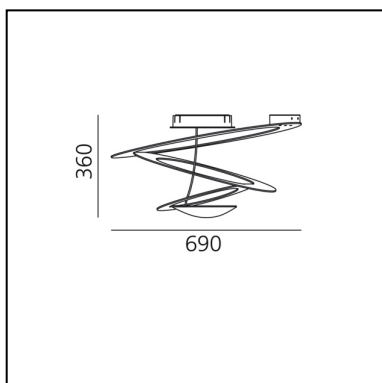

Pirce Mini Ceiling LED - 2700K - White

Giuseppe Maurizio Scutellà

IP20    Dimmerable:  +  -

LUMINAIRE

- Watt: **44W**
- Voltage: **220V-240V**
- Delivered lumens output: **3097lm**
- CCT: **2700K**
- Efficiency: **82%**
- Efficacy: **70.39lm/W**
- CRI: **90**
- Dimmable Typology: **Push**

PRODUCT CODE: 1255W10A

FEATURES

- Article Code: **1255W10A**
- Colour: **White**
- Installation: **Ceiling**
- Material: **Aluminum**
- Series: **Design Collection**
- Environment: **Indoor**
- Area contract: **Residential**
- Emission: **Indirect**
- design by: **Giuseppe Maurizio Scutellà**

DIMENSIONS

- Height: **cm 36**
- Diameter: **cm 67**
- Glow Wire Test: **650°**

SOURCES INCLUDED

- Category: **Led**
- Number: **1**
- Watt: **37W**
- Delivered lumens output: **3761lm**
- Color temperature (K): **2700K**
- CRI: **90**
- Color Tolerance: **MacAdam 2SDCM**