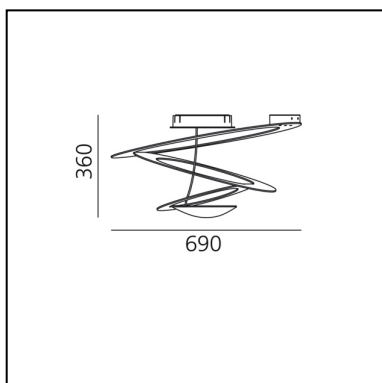

Pirce Mini Ceiling LED - 3000K - Gold

Giuseppe Maurizio Scutellà

IP20    Dimmerable:  +  -

LUMINAIRE

- Watt: **44W**
- Voltage: **220V-240V**
- Delivered lumens output: **3313lm**
- CCT: **3000K**
- Efficiency: **82%**
- Efficacy: **75.30lm/W**
- CRI: **90**
- Dimmable Typology: **Push**

DIMENSIONS

- Height: **cm 36**
- Diameter: **cm 67**
- Glow Wire Test: **650°**

SOURCES INCLUDED

- Category: **Led**
- Number: **1**
- Watt: **44W**
- Delivered lumens output: **4230lm**
- Color temperature (K): **3000K**
- CRI: **90**
- Color Tolerance: **MacAdam 2SDCM**