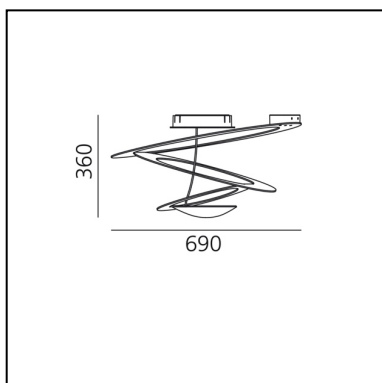

Pirce Mini Ceiling LED - 3000K - White

Giuseppe Maurizio Scutellà

IP20    Dimmerable:  +  -

LUMINAIRE

- Watt: **44W**
- Voltage: **220V-240V**
- Delivered lumens output: **3313lm**
- CCT: **3000K**
- Efficiency: **82%**
- Efficacy: **75.30lm/W**
- CRI: **90**
- Dimmable Typology: **Push**

PRODUCT CODE: 1255110A

FEATURES

- Article Code: **1255110A**
- Colour: **White**
- Installation: **Ceiling**
- Material: **Aluminum**
- Series: **Design Collection**
- Environment: **Indoor**
- Area contract: **Residential**
- Emission: **Indirect**
- design by: **Giuseppe Maurizio Scutellà**

DIMENSIONS

- Height: **cm 36**
- Diameter: **cm 67**
- Glow Wire Test: **650°**

SOURCES INCLUDED

- Category: **Led**
- Number: **1**
- Watt: **44W**
- Delivered lumens output: **4230lm**
- Color temperature (K): **3000K**
- CRI: **90**
- Color Tolerance: **MacAdam 2SDCM**