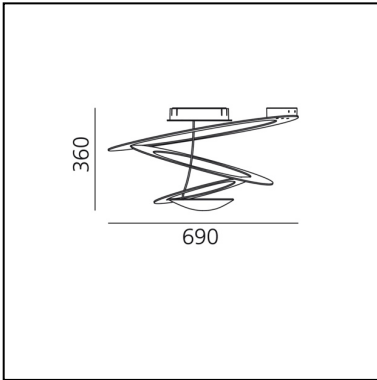

## LUMINAIRE

- Watt: **330W**
- Voltage: **220V-240V**
- Delivered lumens output: **3686lm**
- CCT: **3000K**
- Efficiency: **64%**
- Efficacy: **11.17lm/W**
- CRI: **100**

## FEATURES

- Article Code: **1247010A**
- Colour: **White**
- Installation: **Ceiling**
- Material: **Aluminum**
- Series: **Design Collection**
- Environment: **Indoor**
- Area contract: **Residential**
- Emission: **Indirect**
- design by: **Giuseppe Maurizio Scutellà**

## DIMENSIONS

- Height: **cm 36**
- Diameter: **cm 69**
- Glow Wire Test: **650°**