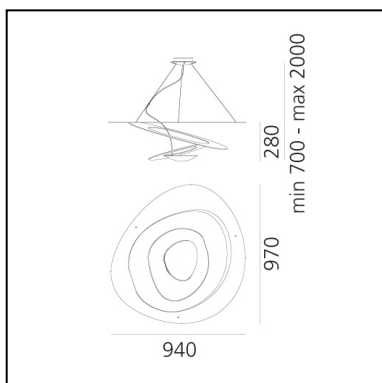

## LUMINAIRE

- Watt: **44W**
- Voltage: **220V-240V**
- Delivered lumen output: **3097lm**
- CCT: **2700K**
- Efficiency: **82%**
- Efficacy: **70.39lm/W**
- CRI: **90**
- Dimmable Typology: **Push**

## FEATURES

- Product Code: **1254W10A**
- Colour: **White**
- Installation: **Suspension**
- Material: **Aluminum**
- Series: **Design Collection**
- Environment: **Indoor**
- Area contract: **Residential**
- Emission: **Indirect**
- design by: **Giuseppe Maurizio Scutellà**

## DIMENSIONS

- Length: **940 mm**
- Width: **970 mm**
- Height: **280 mm**
- Max Height from ceiling: **2000 mm**
- Glow Wire Test: **650°**

## SOURCES INCLUDED

- Category: **Led**
- Number: **1**
- Watt: **37W**
- Delivered lumen output: **3761lm**
- Color temperature (K): **2700K**
- CRI: **90**
- Color Tolerance: **MacAdam 2SDCM**