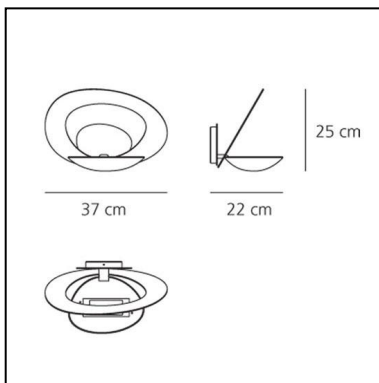

Pirce Wall - White

Giuseppe Maurizio Scutellà

IP20     Dimmerable: +0-

LUMINAIRE

- Watt: **230W**
- Voltage: **220V-240V**
- Delivered lumens output: **3514lm**
- Efficiency: **69%**
- Efficacy: **15.28lm/W**
- CRI: **0**

PRODUCT CODE: 1240010A

FEATURES

- Article Code: **1240010A**
- Colour: **White**
- Installation: **Wall**
- Material: **Aluminum**
- Series: **Design Collection**
- Environment: **Indoor**
- Area contract: **Residential**
- Emission: **Indirect**
- design by: **Giuseppe Maurizio Scutellà**

DIMENSIONS

- Length: **cm 22**
- Width: **cm 37**
- Height: **cm 25**
- Glow Wire Test: **650°**

NOT INCLUDED SOURCES

- Category: **HALO**
- Number: **1**
- Lbs: **Qt-de12**
- Watt: **230W**
- Socket: **R7s**
- Color Rendering: **1a**
- Color temperature (K): **3000K**
- Duration (h): **2000h**