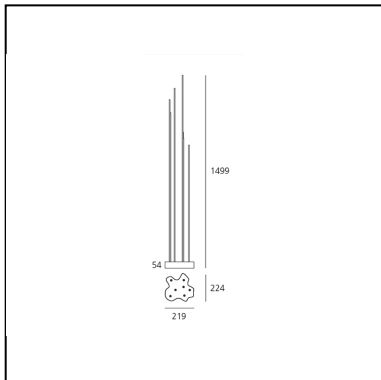

Reeds IP67

Klaus Begasse

IP67 

LUMINAIRE

- Watt: **9,5W**
- Voltage: **220-240V**
- Delivered lumens output: **79lm**
- CCT: **3000K**
- Efficiency: **12%**
- Efficacy: **9lm/W**
- CRI: **80**

Notes

220/240Vac 50/60Hz electronic ballast included.

DESCRIPTION

Floor light fixture with diffuse emission, with monochromatic LED light sources. Available with IP20 protection rating for indoors, IP67 and IP68 for outdoors. IP67 and IP68 versions are available in Single or Triple shape. Light is diffused through 7 PMMA rods with different heights to give the impression of a reed bed and which can be screwed to the base by means of AISI 316 stainless steel bushes. Part of the light is also diffused on the floor around the base. The base has an irregular shape, which has been designed to allow a «mosaic» connection with other light fixtures so as to create an elaborate composition as needed. Technical features in compliance with EN60598-1 (IP20, IP67) and section 2-18 (IP68). Consists of a base made up of a transparent polycarbonate casing installed between 2 AISI316 stainless steel plates fixed by means of AISI316 stainless steel screws. Water sealing is assured by a silicone gasket. The light fixture can be fastened to the floor by means of the holes in the lower plate. Technopolymer aesthetic cover. Complete with integrated ballast and supplied with a 1.5 m-long H05RN-F 2x1 cable provided with IP67 connector for the electrical connection to the mains suitable for 5-13.5mm diameter cables.

DIMENSIONS

- Length: **cm 22**
- Width: **cm 22**
- Height: **cm 150**
- Impact Resistance: **IK10**
- Glow Wire Test: **750°**

SOURCES INCLUDED

- Category: **Led**
- Number: **1**
- Watt: **9,5W**
- Color temperature (K): **3000K**
- CRI: **80**