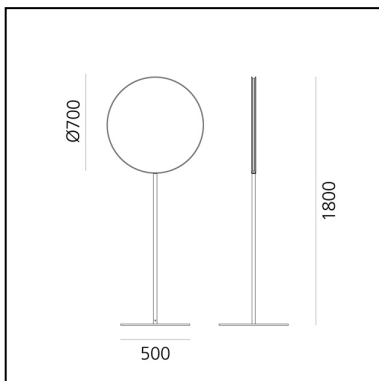

SeJeS - Floor 180

Carolina Gismondi de Bevilacqua

LUMINAIRE

- Watt: **30W**

DESCRIPTION

SeJeS wants to become a spatial palindrome which hides itself in illuminating and reflecting its surroundings. SeJeS is a disk mirrored on both sides which, with a continuous light set back on the side, illuminates the environment without invading it. SeJeS is a perfect solution for indoor and outdoor space, it reflects the architecture creating new perspective and interacts with the dynamism of the surrounding nature. SeJeS can be oriented on the vertical axis, creating multiple sets. The two heights from the ground and the suspended version allow to capture different points of view and reflections to change the perception of the space creating scenographic landscape.

PRODUCT CODE: T070510

FEATURES

- Article Code: **T070510**
- Colour: **Black**
- Installation: **Floor**
- Material: **Mirror stainless steel reflective surface, painted steel stem and base**
- Series: **Novelties, Architectural Outdoor**
- design by: **Carolina Gismondi de Bevilacqua**

DIMENSIONS

- Height: **cm 180**
- Base Diameter: **cm 50**