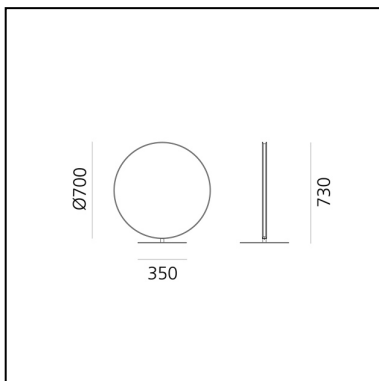

Se|eS - Floor

Carolina Gismondi de Bevilacqua

LUMINAIRE

- Watt: **30W**

DESCRIPTION

Se|eS wants to become a spatial palindrome which hides itself in illuminating and reflecting its surroundings.

Se|eS is a disk mirrored on both sides which, with a continuous light set back on the side, illuminates the environment without invading it.

Se|eS is a perfect solution for indoor and outdoor space, it reflects the architecture creating new perspective and interacts with the dynamism of the surrounding nature.

Se|eS can be oriented on the vertical axis, creating multiple sets. The two heights from the ground and the suspended version allow to capture different points of view and reflections to change the perception of the space creating scenographic landscape.

PRODUCT CODE: T070410

FEATURES

- Article Code: **T070410**
- Colour: **Black**
- Installation: **Floor**
- Material: **Mirror stainless steel reflective surface, painted steel stem and base**
- Series: **Novelties, Architectural Outdoor**
- design by: **Carolina Gismondi de Bevilacqua**

DIMENSIONS

- Height: **cm 73**
- Base Diameter: **cm 35**