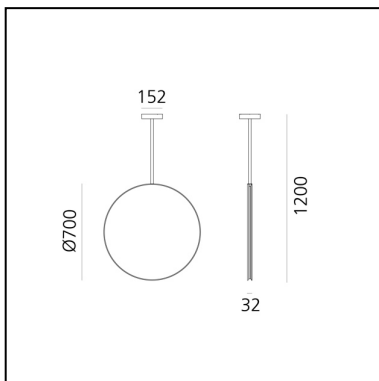

## LUMINAIRE

- Watt: **30W**

## DESCRIPTION

Se|eS wants to become a spatial palindrome which hides itself in illuminating and reflecting its surroundings. Se|eS is a disk mirrored on both sides which, with a continuous light set back on the side, illuminates the environment without invading it. Se|eS is a perfect solution for indoor and outdoor space, it reflects the architecture creating new perspective and interacts with the dynamism of the surrounding nature. Se|eS can be oriented on the vertical axis, creating multiple sets. The two heights from the ground and the suspended version allow to capture different points of view and reflections to change the perception of the space creating scenographic landscape.

### FEATURES

- Article Code: **T070310**
- Colour: **Black**
- Installation: **Suspension**
- Material: **Mirror stainless steel reflective surface, painted steel stem**
- Series: **Novelties, Architectural Outdoor**
- design by: **Carolina Gismondi de Bevilacqua**

### DIMENSIONS

- Height: **cm 120**
- Diameter: **cm 70**
- Base Diameter: **cm 15.2**