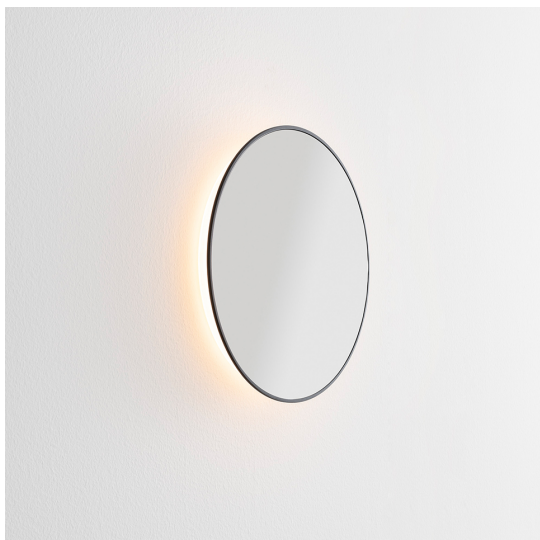

# Se|eS - Wall

Carolina Gismondi de  
Bevilacqua

IP65  

## LUMINAIRE

- Watt: **30W**

## FEATURES

- Article Code: - - -
- Colour: **Black**
- Installation: **Wall**
- Series: **Novelties, Architectural Outdoor**
- design by: **Carolina Gismondi de Bevilacqua**

## DIMENSIONS

- Width: **cm 4**
- Diameter: **cm 35.4**
- Base Diameter: **cm 30**