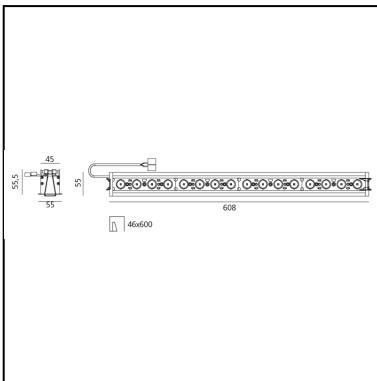

Sharp - 16 optic unit - 44W - 36° 4000K Trim Silver

Carlotta de Bevilacqua

IP20

LUMINAIRE

- Watt: **44W**
- Delivered lumens output: **3220lm**
- CCT: **4000K**
- Efficiency: **71%**
- Efficacy: **73.19lm/W**
- CRI: **90**

Notes

Driver 900mA SELV and louvres supplied separately. (Required for installation)

DESCRIPTION

High-efficiency patented optical system that combines polynomial perspective to an element that shields geometrically the angle of vision of the beam. High uniformity of illumination and full emission control. Complete absence of possible light flaws as stains and multi-shadows. Recessed depth 60 mm. Suitable for a ceiling of 1 to 25 mm. Available in trim versions, trimless and SMD.

PRODUCT CODE: AF25405

FEATURES

- Article Code: **AF25405**
- Colour: **Silver**
- Installation: **Recessed**
- Series: **Architectural Indoor**
- Environment: **Indoor**
- design by: **Carlotta de Bevilacqua**

DIMENSIONS

- Length: **cm 60.8**
- Width: **cm 5.5**
- Height: **cm 5.5**

SOURCES INCLUDED

- Category: **Led**
- Number: **1**
- Watt: **44W**
- Color Tolerance: **MacAdam 2SDCM**
- Service Life: **L90 (17K) 103000h**