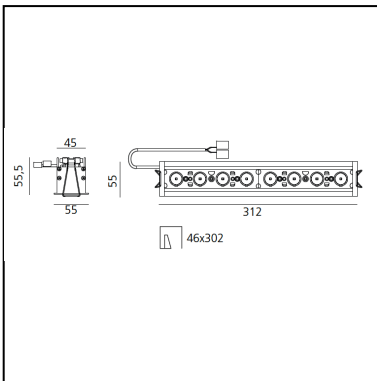

Sharp - 8 optic unit - 22W - 20° 2700K Trim White

Carlotta de Bevilacqua

DESCRIPTION

High-efficiency patented optical system that combines polynomial perspective to an element that shields geometrically the angle of vision of the beam. High uniformity of illumination and full emission control. Complete absence of possible light flaws as stains and multi-shadows. Recessed depth 60 mm. Suitable for a ceiling of 1 to 25 mm. Available in trim versions, trimless and SMD.

IP20

LUMINAIRE

- Watt: **22W**
- Delivered lumens output: **1509lm**
- CCT: **2700K**
- Efficiency: **76%**
- Efficacy: **68.59lm/W**
- CRI: **90**

Notes

Driver 900mA SELV and louvres supplied separately. (Required for installation)

PRODUCT CODE: AF14701

FEATURES

- Article Code: **AF14701**
- Installation: **Recessed**
- Series: **Architectural Indoor**
- Environment: **Indoor**
- design by: **Carlotta de Bevilacqua**

DIMENSIONS

- Length: **cm 31.2**
- Width: **cm 5.5**
- Height: **cm 5.5**

SOURCES INCLUDED

- Category: **Led**
- Number: **1**
- Watt: **22W**
- Color Tolerance: **MacAdam 2SDCM**
- Service Life: **L90 (17K) 103000h**