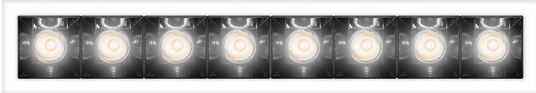

# Sharp - 8 optic unit - 22W - 20° 2700K Trim White

Carlotta de Bevilacqua

## DESCRIPTION

High-efficiency patented optical system that combines polynomial perspective to an element that shields geometrically the angle of vision of the beam. High uniformity of illumination and full emission control. Complete absence of possible light flaws as stains and multi-shadows. Recessed depth 60 mm. Suitable for a ceiling of 1 to 25 mm. Available in trim versions, trimless and SMD.