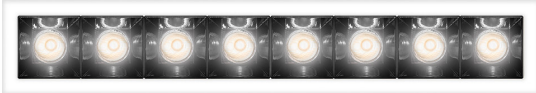

# Sharp - 8 optic unit - 22W - 20° 3000K Trim White

Carlotta de Bevilacqua

## DESCRIPTION

High-efficiency patented optical system that combines polynomial perspective to an element that shields geometrically the angle of vision of the beam. High uniformity of illumination and full emission control. Complete absence of possible light flaws as stains and multi-shadows. Recessed depth 60 mm. Suitable for a ceiling of 1 to 25 mm. Available in trim versions, trimless and SMD.